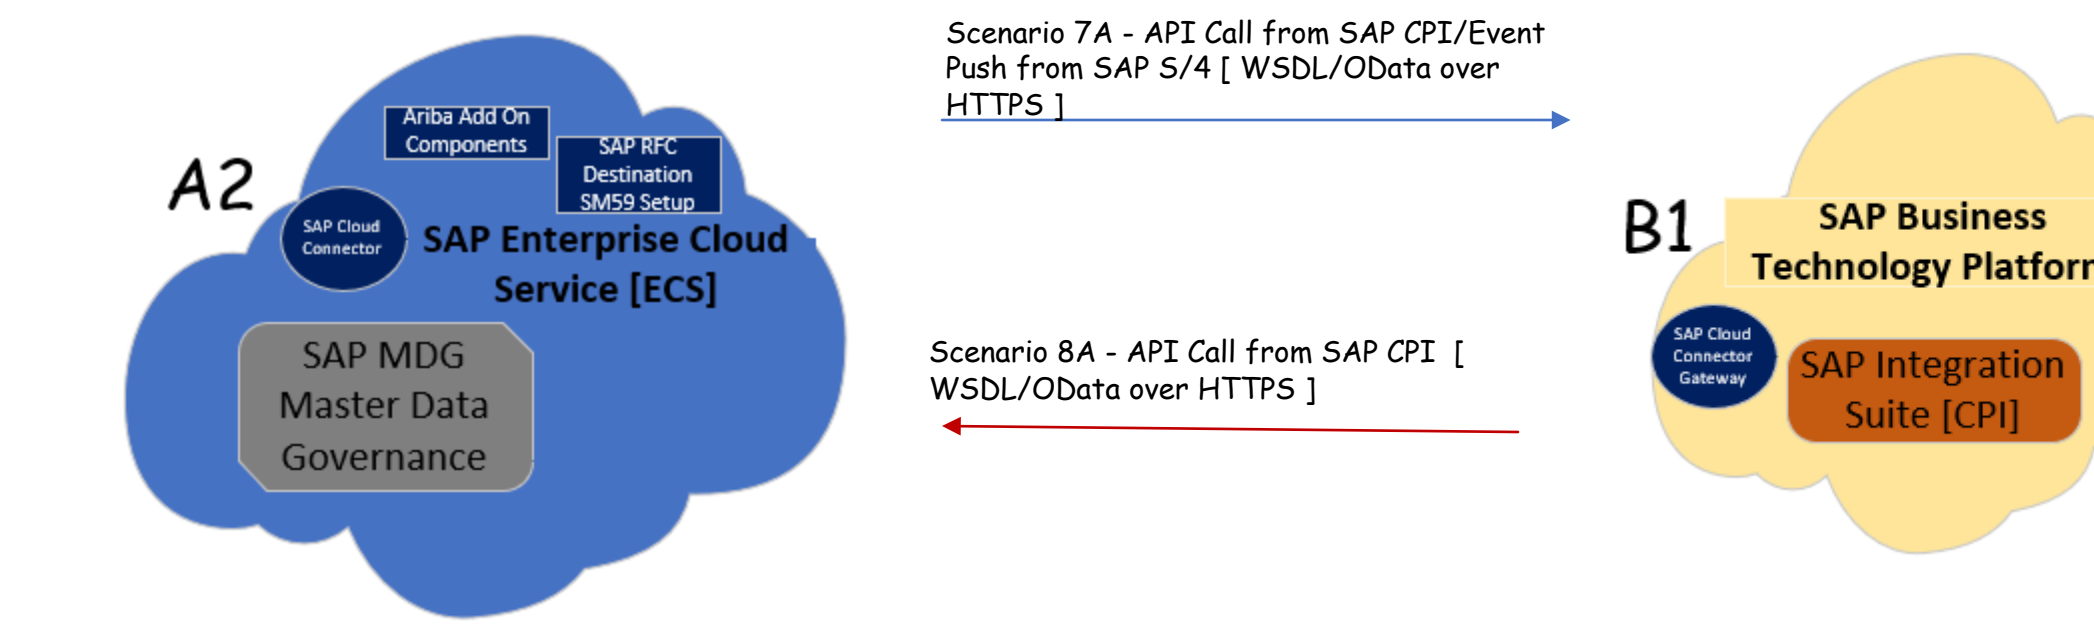

High-Level Architecture and Connectivity

SAP ECS PCE, SAP BTP and SAP Cloud applications - Integrations Touchpoints				
Scenario	SAP Enterprise Cloud Services [ECS]	SAP CPI Integratio Suite/SAP CI Data Services [SAP BTP]	SAP Cloud Services	Comments
SAP S/4HANA Outbound/Inbound with SAP Ariba Business network, Ariba Spend Scenario 1 and 2	SAP S/4HANA PCE	N/A	SAP Ariba Business Network [also called Ariba SCC] and Ariba Spend Management	Direct Connect/Communication ; API Calls/RFC Destinations [SMS9 Setups]
SAP MDG Outbound /Inbound with SAP Ariba Business network, Ariba Spend Scenario 3 and 4	SAP MDG PCE	N/A	SAP Ariba Business Network [also called Ariba SCC] and Ariba Spend Management	Direct Connect/Communication ; API Calls/RFC Destinations [SMS9 Setups]
SAP S/4HANA Outbound /Inbound with SAC, SAP LBN and SAP Success Factors Scenario 5 and 6	SAP S/4HANA PCE	SAP Integration Suite is used for interfaces both sides	SAP Analytic Cloud SAP LBN - Logistic Business Network SAP Success Factors [HR and Payroll]	API Calls [WSDU/Odata over HTTPS]; Events through Event mesh for few SAP S/4HANA Asynchronous outbounds
SAP MDG Outbound /Inbound with SAC, SAP LBN and SAP Success Factors Scenario 7 and 8	SAP MDG PCE	SAP Integration Suite is used for interfaces both sides .API Calls [WSDU/Odata over HTTPS];	SAP Analytic Cloud SAP LBN - Logistic Business Network SAP Success Factors [HR and Payroll]	API Calls [WSDU/Odata over HTTPS];
SAP S/4HANA Outbound /Inbound with SAP IBP Scenario 9 and 10	SAP S/4HANA PCE	SAP CI Data Services is used for interfaces both sides .API Calls [WSDU/Odata over HTTPS];	SAP IBP - Integrated business Planning	API Calls [WSDU/Odata over HTTPS]; Data pull/push to the end database tables
SAP MDG Outbound /Inbound with SAP IBP Scenario 11 and 12	SAP MDG PCE	SAP CI Data Services is used for interfaces both sides .API Calls [WSDU/Odata over HTTPS];	SAP IBP - Integrated business Planning	API Calls [WSDU/Odata over HTTPS]; Data pull/push to the end database tables