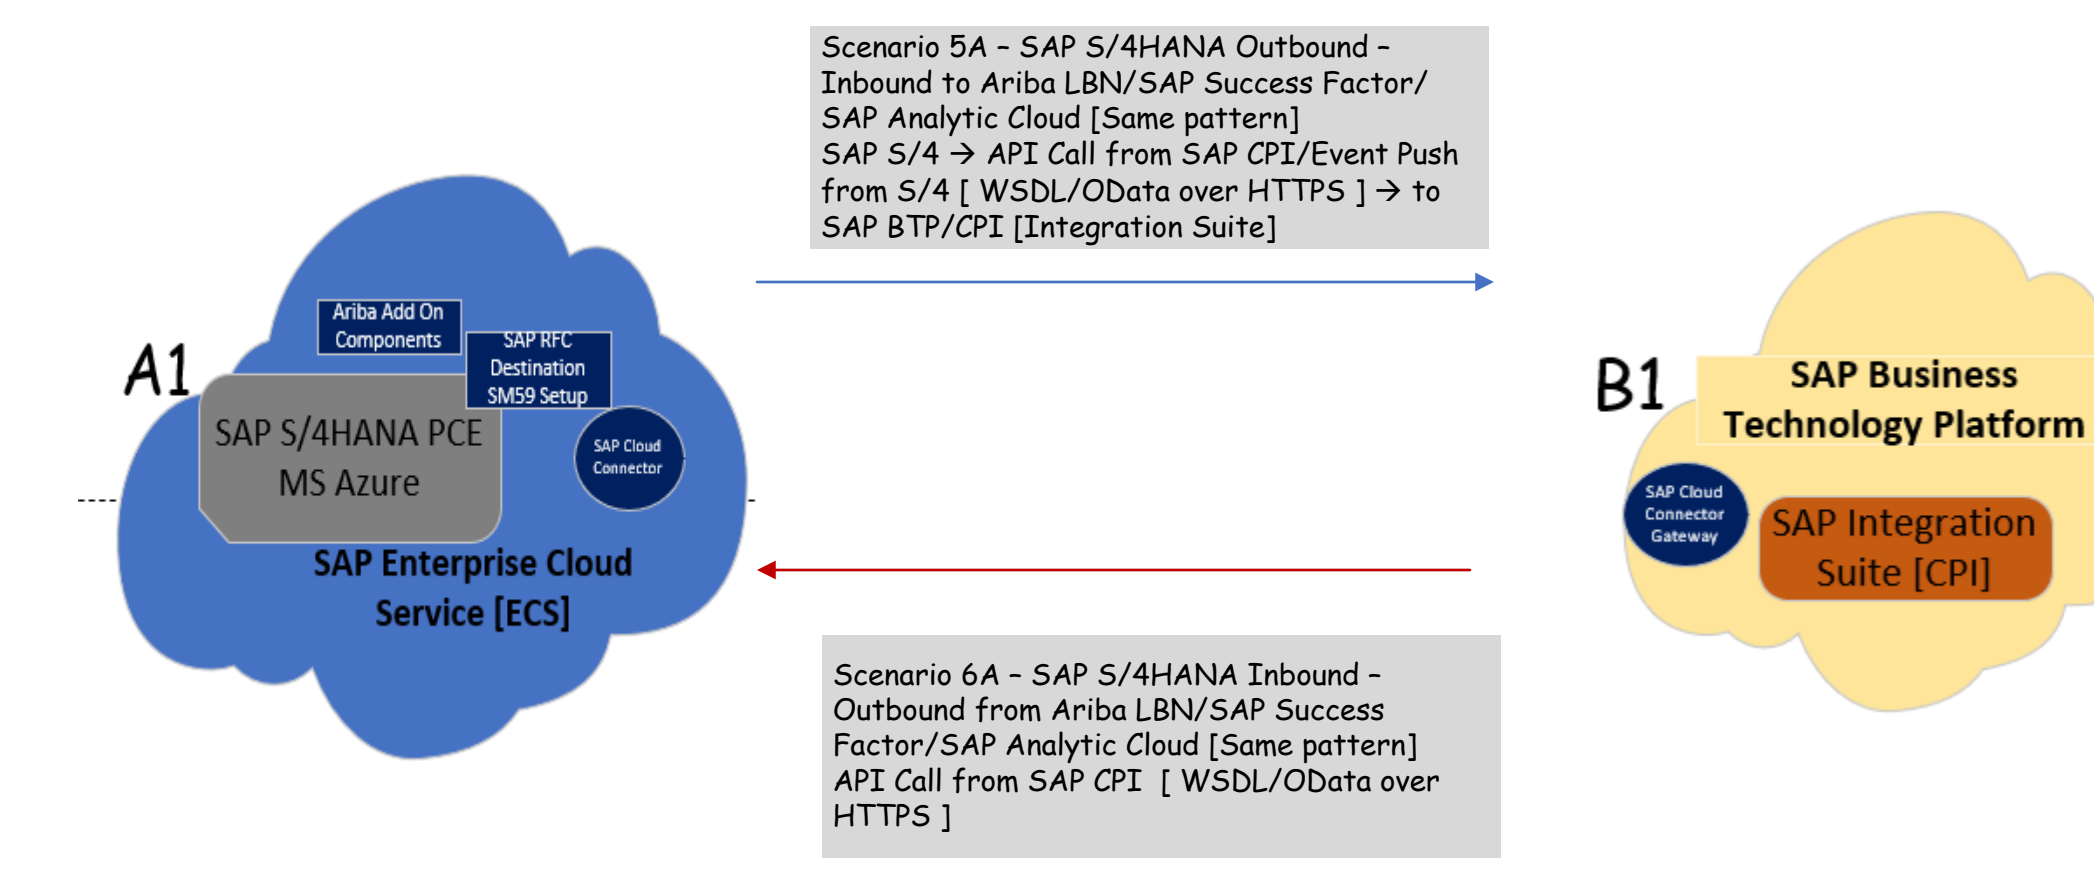

High-Level Architecture and Connectivity

SAP ECS PCE, SAP BTP and SAP Cloud applications - Integrations Touchpoints				
Scenario	SAP Enterprise Cloud Services [ECS]	SAP CPI Integratio Suite/SAP CI Data Services [SAP BTP]	SAP Cloud Services	Comments
SAP S/4HANA Outbound/Inbound with SAP Ariba Business network, Ariba Spend Scenario 1 and 2	SAP S/4HANA PCE	N/A	SAP Ariba Business Network [also called Ariba SCC] and Ariba Spend Management	Direct Connect/Communication ; API Calls/RFC Destinations [SMS9 Setups]
SAP MDG Outbound /Inbound with SAP Ariba Business network, Ariba Spend Scenario 3 and 4	SAP MDG PCE	N/A	SAP Ariba Business Network [also called Ariba SCC] and Ariba Spend Management	Direct Connect/Communication ; API Calls/RFC Destinations [SMS9 Setups]
SAP S/4HANA Outbound /Inbound with SAC, SAP LBN and SAP Success Factors Scenario 5 and 6	SAP S/4HANA PCE	SAP Integration Suite is used for interfaces both sides	SAP Analytic Cloud SAP LBN - Logistic Business Network SAP Success Factors [HR and Payroll]	API Calls [WSDU/Odata over HTTPS]; Events through Event mesh for few SAP S/4HANA Asynchronous outbounds
SAP MDG Outbound /Inbound with SAC, SAP LBN and SAP Success Factors Scenario 7 and 8	SAP MDG PCE	SAP Integration Suite is used for interfaces both sides .API Calls [WSDU/Odata over HTTPS];	SAP Analytic Cloud SAP LBN - Logistic Business Network SAP Success Factors [HR and Payroll]	API Calls [WSDU/Odata over HTTPS];
SAP S/4HANA Outbound /Inbound with SAP IBP Scenario 9 and 10	SAP S/4HANA PCE	SAP CI Data Services is used for interfaces both sides .API Calls [WSDU/Odata over HTTPS];	SAP IBP - Integrated business Planning	API Calls [WSDU/Odata over HTTPS]; Data pull/push to the end database tables
SAP MDG Outbound /Inbound with SAP IBP Scenario 11 and 12	SAP MDG PCE	SAP CI Data Services is used for interfaces both sides .API Calls [WSDU/Odata over HTTPS];	SAP IBP - Integrated business Planning	API Calls [WSDU/Odata over HTTPS]; Data pull/push to the end database tables