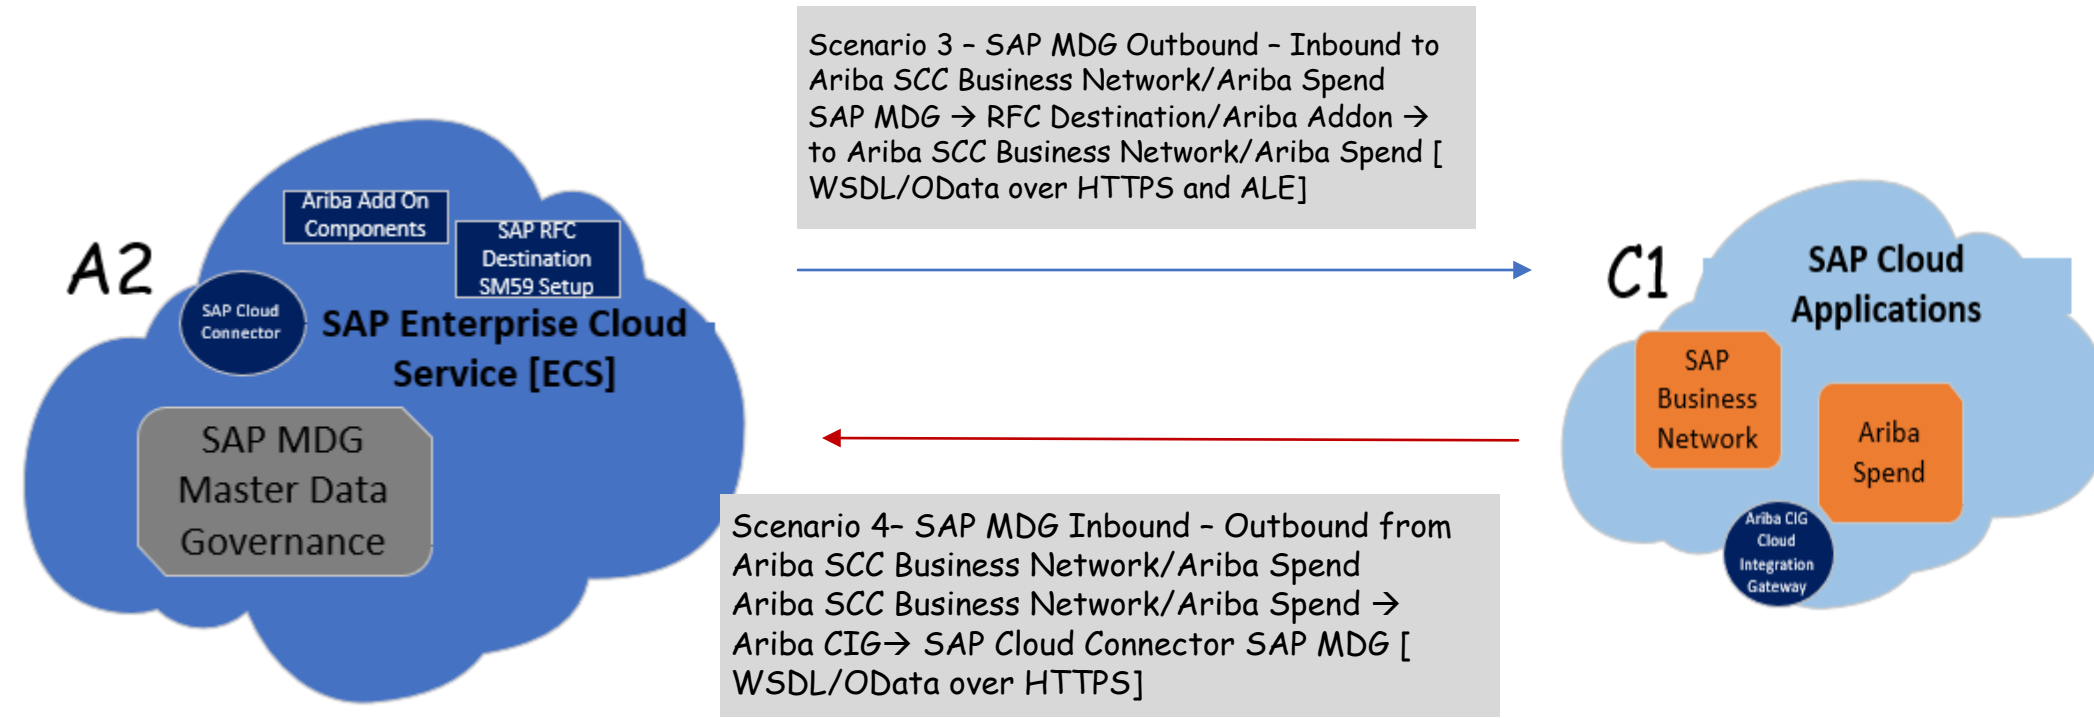

High-Level Architecture and Connectivity

SAP ECS PCE, SAP BTP and SAP Cloud applications - Integrations Touchpoints				
Scenario	SAP Enterprise Cloud Services [ECS]	SAP CPI Integratio Suite/SAP CI Data Services [SAP BTP]	SAP Cloud Services	Comments
SAP S/4HANA Outbound/Inbound with SAP Ariba Business network, Ariba Spend Scenario 1 and 2	SAP S/4HANA PCE	N/A	SAP Ariba Business Network [also called Ariba SCC] and Ariba Spend Management	Direct Connect/Communication ; API Calls/RFC Destinations [SMS9 Setups]
SAP MDG Outbound /Inbound with SAP Ariba Business network, Ariba Spend Scenario 3 and 4	SAP MDG PCE	N/A	SAP Ariba Business Network [also called Ariba SCC] and Ariba Spend Management	Direct Connect/Communication ; API Calls/RFC Destinations [SMS9 Setups]
SAP S/4HANA Outbound /Inbound with SAC, SAP LBN and SAP Success Factors Scenario 5 and 6	SAP S/4HANA PCE	SAP Integration Suite is used for interfaces both sides	SAP Analytic Cloud SAP LBN - Logistic Business Network SAP Success Factors [HR and Payroll]	API Calls [WSDU/Odata over HTTPS]; Events through Event mesh for few SAP S/4HANA Asynchronous outbounds
SAP MDG Outbound /Inbound with SAC, SAP LBN and SAP Success Factors Scenario 7 and 8	SAP MDG PCE	SAP Integration Suite is used for interfaces both sides .API Calls [WSDU/Odata over HTTPS];	SAP Analytic Cloud SAP LBN - Logistic Business Network SAP Success Factors [HR and Payroll]	API Calls [WSDU/Odata over HTTPS];
SAP S/4HANA Outbound /Inbound with SAP IBP Scenario 9 and 10	SAP S/4HANA PCE	SAP CI Data Services is used for interfaces both sides .API Calls [WSDU/Odata over HTTPS];	SAP IBP - Integrated business Planning	API Calls [WSDU/Odata over HTTPS]; Data pull/push to the end database tables
SAP MDG Outbound /Inbound with SAP IBP Scenario 11 and 12	SAP MDG PCE	SAP CI Data Services is used for interfaces both sides .API Calls [WSDU/Odata over HTTPS];	SAP IBP - Integrated business Planning	API Calls [WSDU/Odata over HTTPS]; Data pull/push to the end database tables