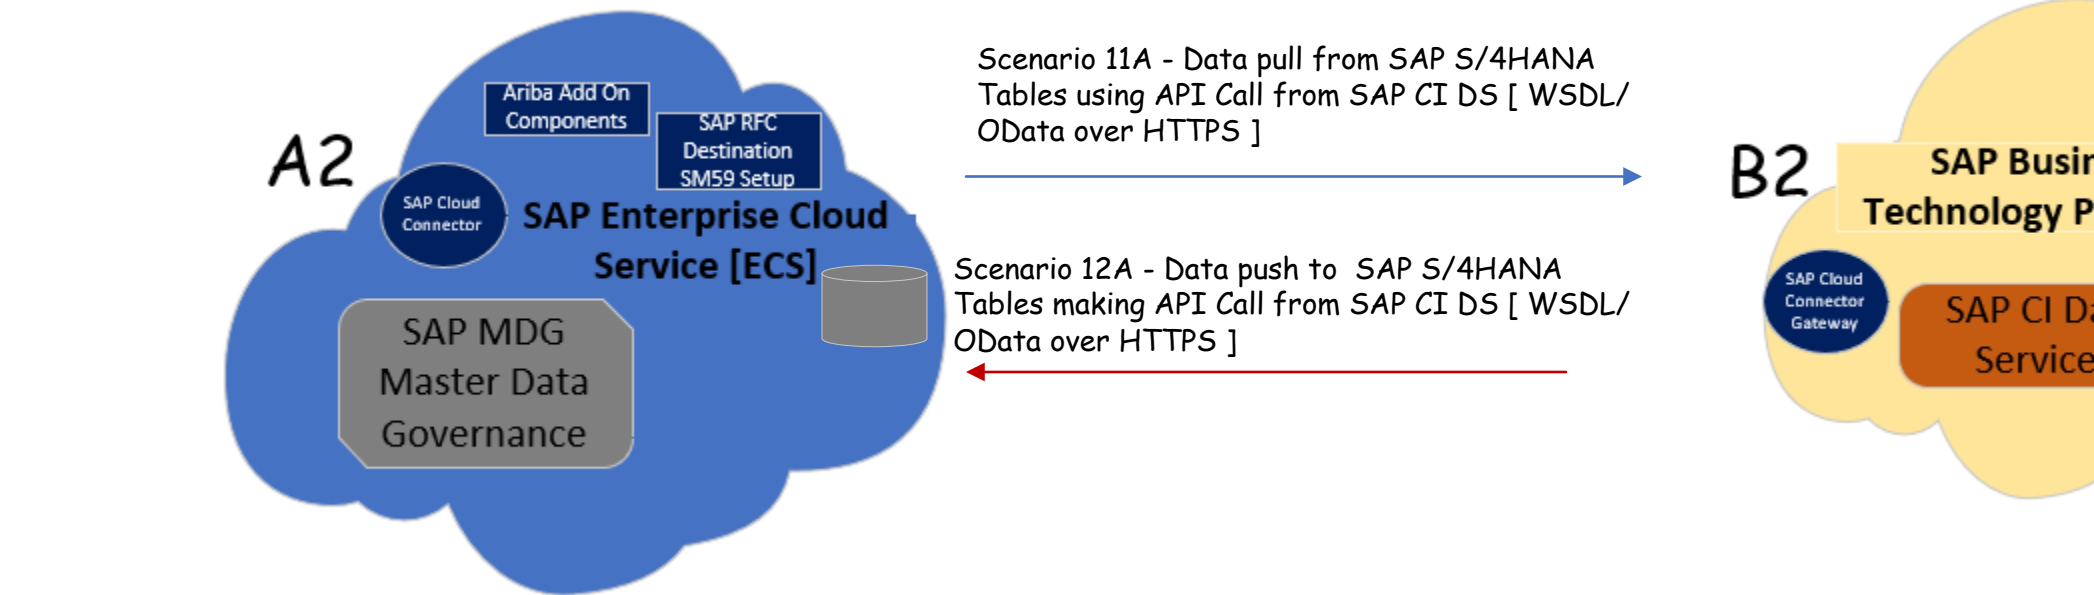

High-Level Architecture and Connectivity

SAP ECS PCE, SAP BTP and SAP Cloud applications - Integrations Touchpoints				
Scenario	SAP Enterprise Cloud Services [ECS]	SAP CPI Integratio Suite/SAP CI Data Services [SAP BTP]	SAP Cloud Services	Comments
SAP S/4HANA Outbound/Inbound with SAP Ariba Business network, Ariba Spend Scenario 1 and 2	SAP S/4HANA PCE	N/A	SAP Ariba Business Network [also called Ariba SCC] and Ariba Spend Management	Direct Connect/Communication ; API Calls/RFC Destinations [SMS9 Setups]
SAP MDG Outbound /Inbound with SAP Ariba Business network, Ariba Spend Scenario 3 and 4	SAP MDG PCE	N/A	SAP Ariba Business Network [also called Ariba SCC] and Ariba Spend Management	Direct Connect/Communication ; API Calls/RFC Destinations [SMS9 Setups]
SAP S/4HANA Outbound /Inbound with SAC, SAP LBN and SAP Success Factors Scenario 5 and 6	SAP S/4HANA PCE	SAP Integration Suite is used for interfaces both sides	SAP Analytic Cloud SAP LBN - Logistic Business Network SAP Success Factors [HR and Payroll]	API Calls [WSDU/Odata over HTTPS]; Events through Event mesh for few SAP S/4HANA Asynchronous outbounds
SAP MDG Outbound /Inbound with SAC, SAP LBN and SAP Success Factors Scenario 7 and 8	SAP MDG PCE	SAP Integration Suite is used for interfaces both sides .API Calls [WSDU/Odata over HTTPS];	SAP Analytic Cloud SAP LBN - Logistic Business Network SAP Success Factors [HR and Payroll]	API Calls [WSDU/Odata over HTTPS];
SAP S/4HANA Outbound /Inbound with SAP IBP Scenario 9 and 10	SAP S/4HANA PCE	SAP CI Data Services is used for interfaces both sides .API Calls [WSDU/Odata over HTTPS];	SAP IBP - Integrated business Planning	API Calls [WSDU/Odata over HTTPS]; Data pull/push to the end database tables
SAP MDG Outbound /Inbound with SAP IBP Scenario 11 and 12	SAP MDG PCE	SAP CI Data Services is used for interfaces both sides .API Calls [WSDU/Odata over HTTPS];	SAP IBP - Integrated business Planning	API Calls [WSDU/Odata over HTTPS]; Data pull/push to the end database tables