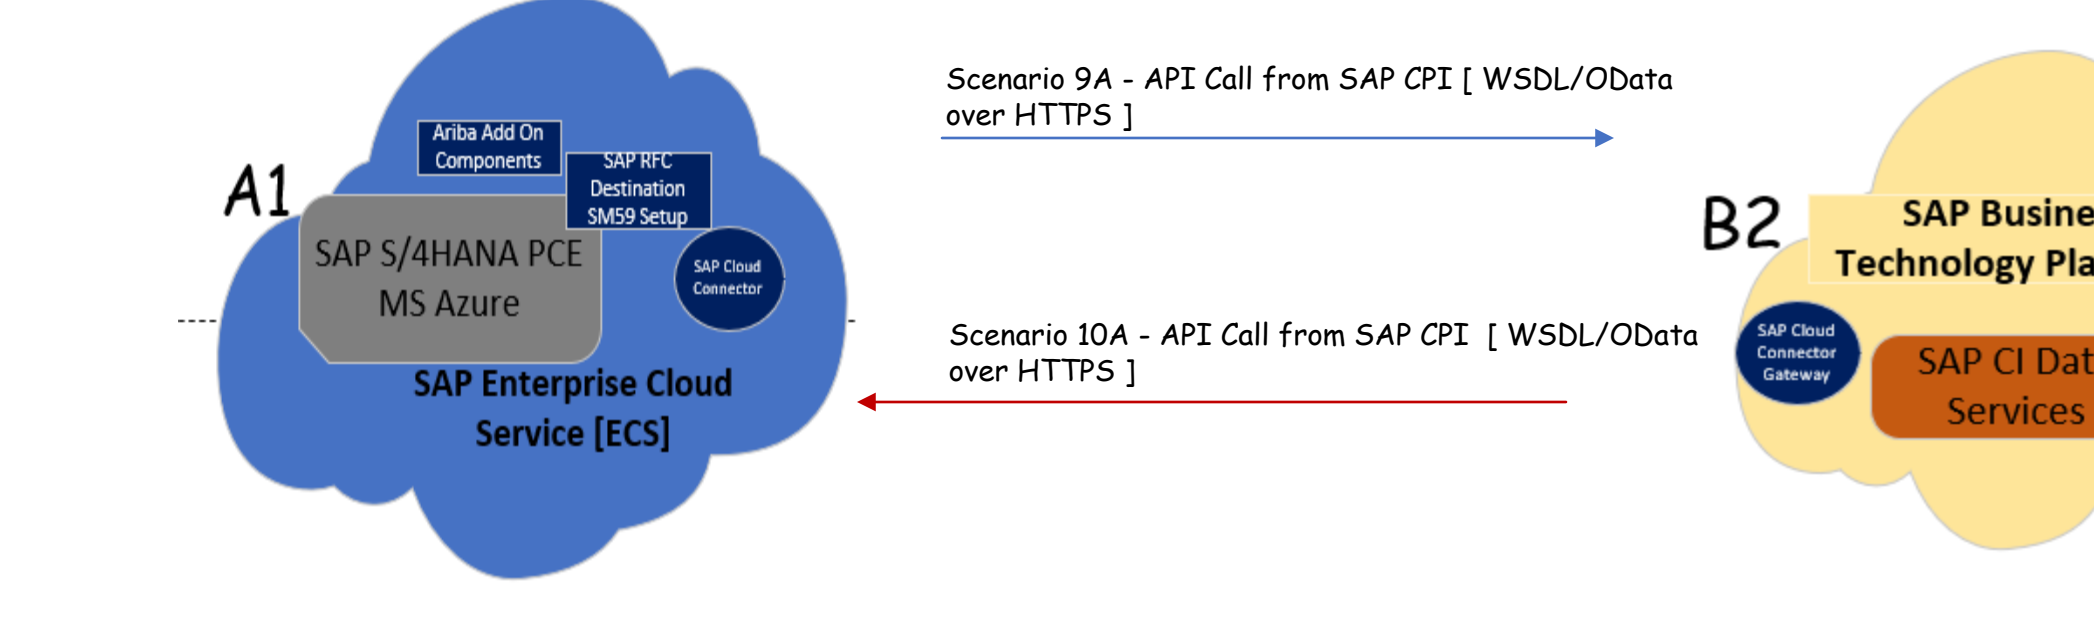

High-Level Architecture and Connectivity

SAP ECS PCE, SAP BTP and SAP Cloud applications - Integrations Touchpoints				
Scenario	SAP Enterprise Cloud Services [ECS]	SAP CPI Integratio Suite/SAP CI Data Services [SAP BTP]	SAP Cloud Services	Comments
SAP S/4HANA Outbound/Inbound with SAP Ariba Business network, Ariba Spend Scenario 1 and 2	SAP S/4HANA PCE	N/A	SAP Ariba Business Network [also called Ariba SCC] and Ariba Spend Management	Direct Connect/Communication ; API Calls/RFC Destinations [SMS9 Setups]
SAP MDG Outbound /Inbound with SAP Ariba Business network, Ariba Spend Scenario 3 and 4	SAP MDG PCE	N/A	SAP Ariba Business Network [also called Ariba SCC] and Ariba Spend Management	Direct Connect/Communication ; API Calls/RFC Destinations [SMS9 Setups]
SAP S/4HANA Outbound /Inbound with SAC, SAP LBN and SAP Success Factors Scenario 5 and 6	SAP S/4HANA PCE	SAP Integration Suite is used for interfaces both sides	SAP Analytic Cloud SAP LBN - Logistic Business Network SAP Success Factors [HR and Payroll]	API Calls [WSDU/Odata over HTTPS]; Events through Event mesh for few SAP S/4HANA Asynchronous outbounds
SAP MDG Outbound /Inbound with SAC, SAP LBN and SAP Success Factors Scenario 7 and 8	SAP MDG PCE	SAP Integration Suite is used for interfaces both sides .API Calls [WSDU/Odata over HTTPS];	SAP Analytic Cloud SAP LBN - Logistic Business Network SAP Success Factors [HR and Payroll]	API Calls [WSDU/Odata over HTTPS];
SAP S/4HANA Outbound /Inbound with SAP IBP Scenario 9 and 10	SAP S/4HANA PCE	SAP CI Data Services is used for interfaces both sides .API Calls [WSDU/Odata over HTTPS];	SAP IBP - Integrated business Planning	API Calls [WSDU/Odata over HTTPS]; Data pull/push to the end database tables
SAP MDG Outbound /Inbound with SAP IBP Scenario 11 and 12	SAP MDG PCE	SAP CI Data Services is used for interfaces both sides .API Calls [WSDU/Odata over HTTPS];	SAP IBP - Integrated business Planning	API Calls [WSDU/Odata over HTTPS]; Data pull/push to the end database tables