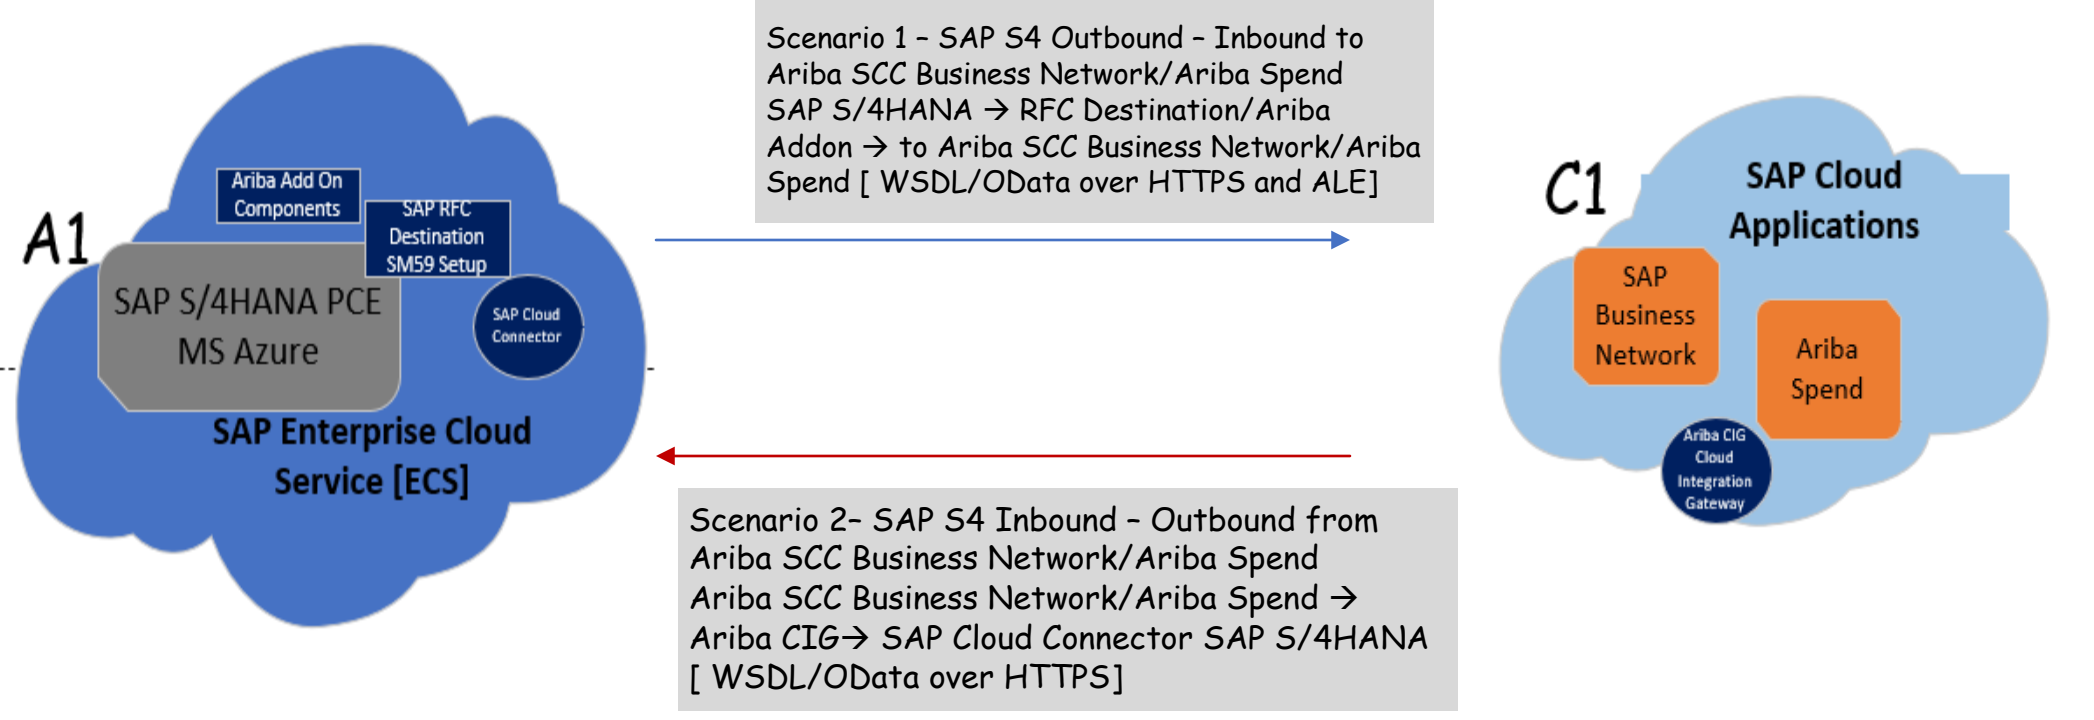

High-Level Architecture and Connectivity

SAP ECS PCE, SAP BTP and SAP Cloud applications - Integrations Touchpoints				
Scenario	SAP Enterprise Cloud Services [ECS]	SAP CPI Integratio Suite/SAP CI Data Services [SAP BTP]	SAP Cloud Services	Comments
SAP S/4HANA Outbound/Inbound with SAP Ariba Business network, Ariba Spend Scenario 1 and 2	SAP S/4HANA PCE	N/A	SAP Ariba Business Network [also called Ariba SCC] and Ariba Spend Management	Direct Connect/Communication ; API Calls/RFC Destinations [SMS9 Setups]
SAP MDG Outbound /Inbound with SAP Ariba Business network, Ariba Spend Scenario 3 and 4	SAP MDG PCE	N/A	SAP Ariba Business Network [also called Ariba SCC] and Ariba Spend Management	Direct Connect/Communication ; API Calls/RFC Destinations [SMS9 Setups]
SAP S/4HANA Outbound /Inbound with SAC, SAP LBN and SAP Success Factors Scenario 5 and 6	SAP S/4HANA PCE	SAP Integration Suite is used for interfaces both sides	SAP Analytic Cloud SAP LBN - Logistic Business Network SAP Success Factors [HR and Payroll]	API Calls [WSDU/Odata over HTTPS]; Events through Event mesh for few SAP S/4HANA Asynchronous outbounds
SAP MDG Outbound /Inbound with SAC, SAP LBN and SAP Success Factors Scenario 7 and 8	SAP MDG PCE	SAP Integration Suite is used for interfaces both sides .API Calls [WSDU/Odata over HTTPS];	SAP Analytic Cloud SAP LBN - Logistic Business Network SAP Success Factors [HR and Payroll]	API Calls [WSDU/Odata over HTTPS];
SAP S/4HANA Outbound /Inbound with SAP IBP Scenario 9 and 10	SAP S/4HANA PCE	SAP CI Data Services is used for interfaces both sides .API Calls [WSDU/Odata over HTTPS];	SAP IBP - Integrated business Planning	API Calls [WSDU/Odata over HTTPS]; Data pull/push to the end database tables
SAP MDG Outbound /Inbound with SAP IBP Scenario 11 and 12	SAP MDG PCE	SAP CI Data Services is used for interfaces both sides .API Calls [WSDU/Odata over HTTPS];	SAP IBP - Integrated business Planning	API Calls [WSDU/Odata over HTTPS]; Data pull/push to the end database tables